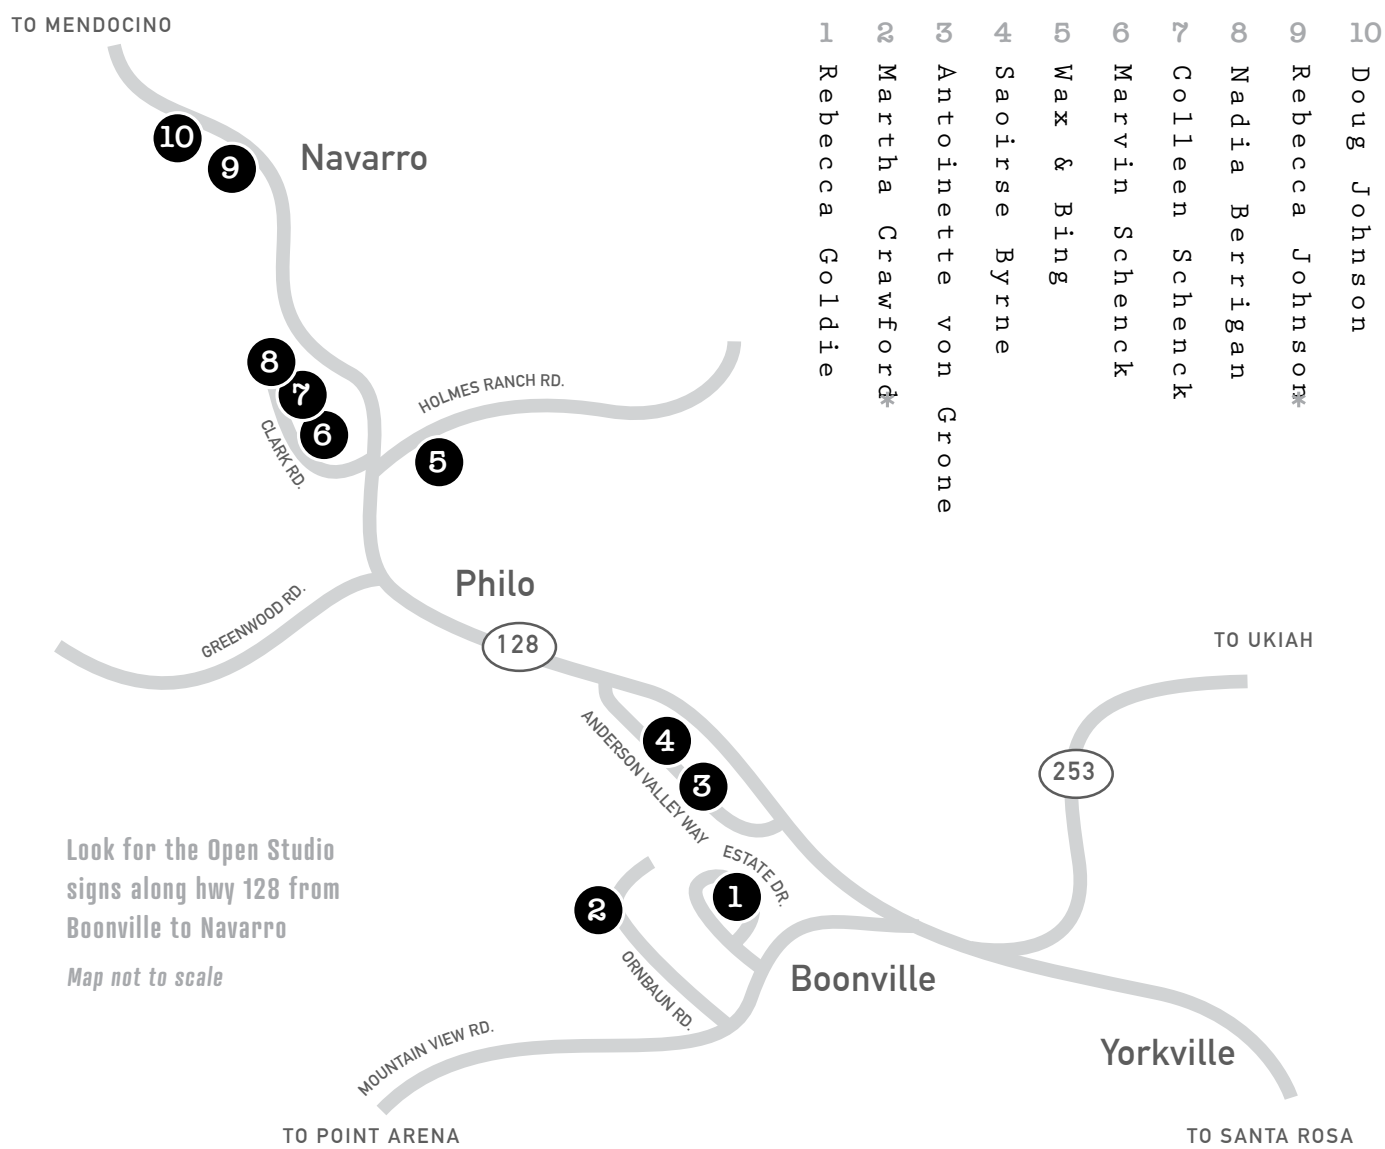

NOVEMBER 11-13, 2022
11AM - 5PM

Free Self Guided Art Tour

* Artists participating only on Nov. 12-13

ANDERSON VALLEY OPEN STUDIOS

Look for the Open Studio signs along hwy 128 from Boonville to Navarro

Map not to scale

9 Rebecca Johnson*
 sculpture & painting
 1200 hwy 128, @ mile 15.08, Navarro
rebeccajohnsonart.com

5 Jan Wax & Chris Bing
 ceramics
 3001 Holmes Ranch Rd. Philo
janwax@yahoo.com

10 Doug Johnson
 ceramics
 hwy 128 @ mile 14.68, Navarro
dougjohnson@pacific.net

* Artists participating only on Nov. 12-13

Scan for more information:
artistsofandersonvalley.org